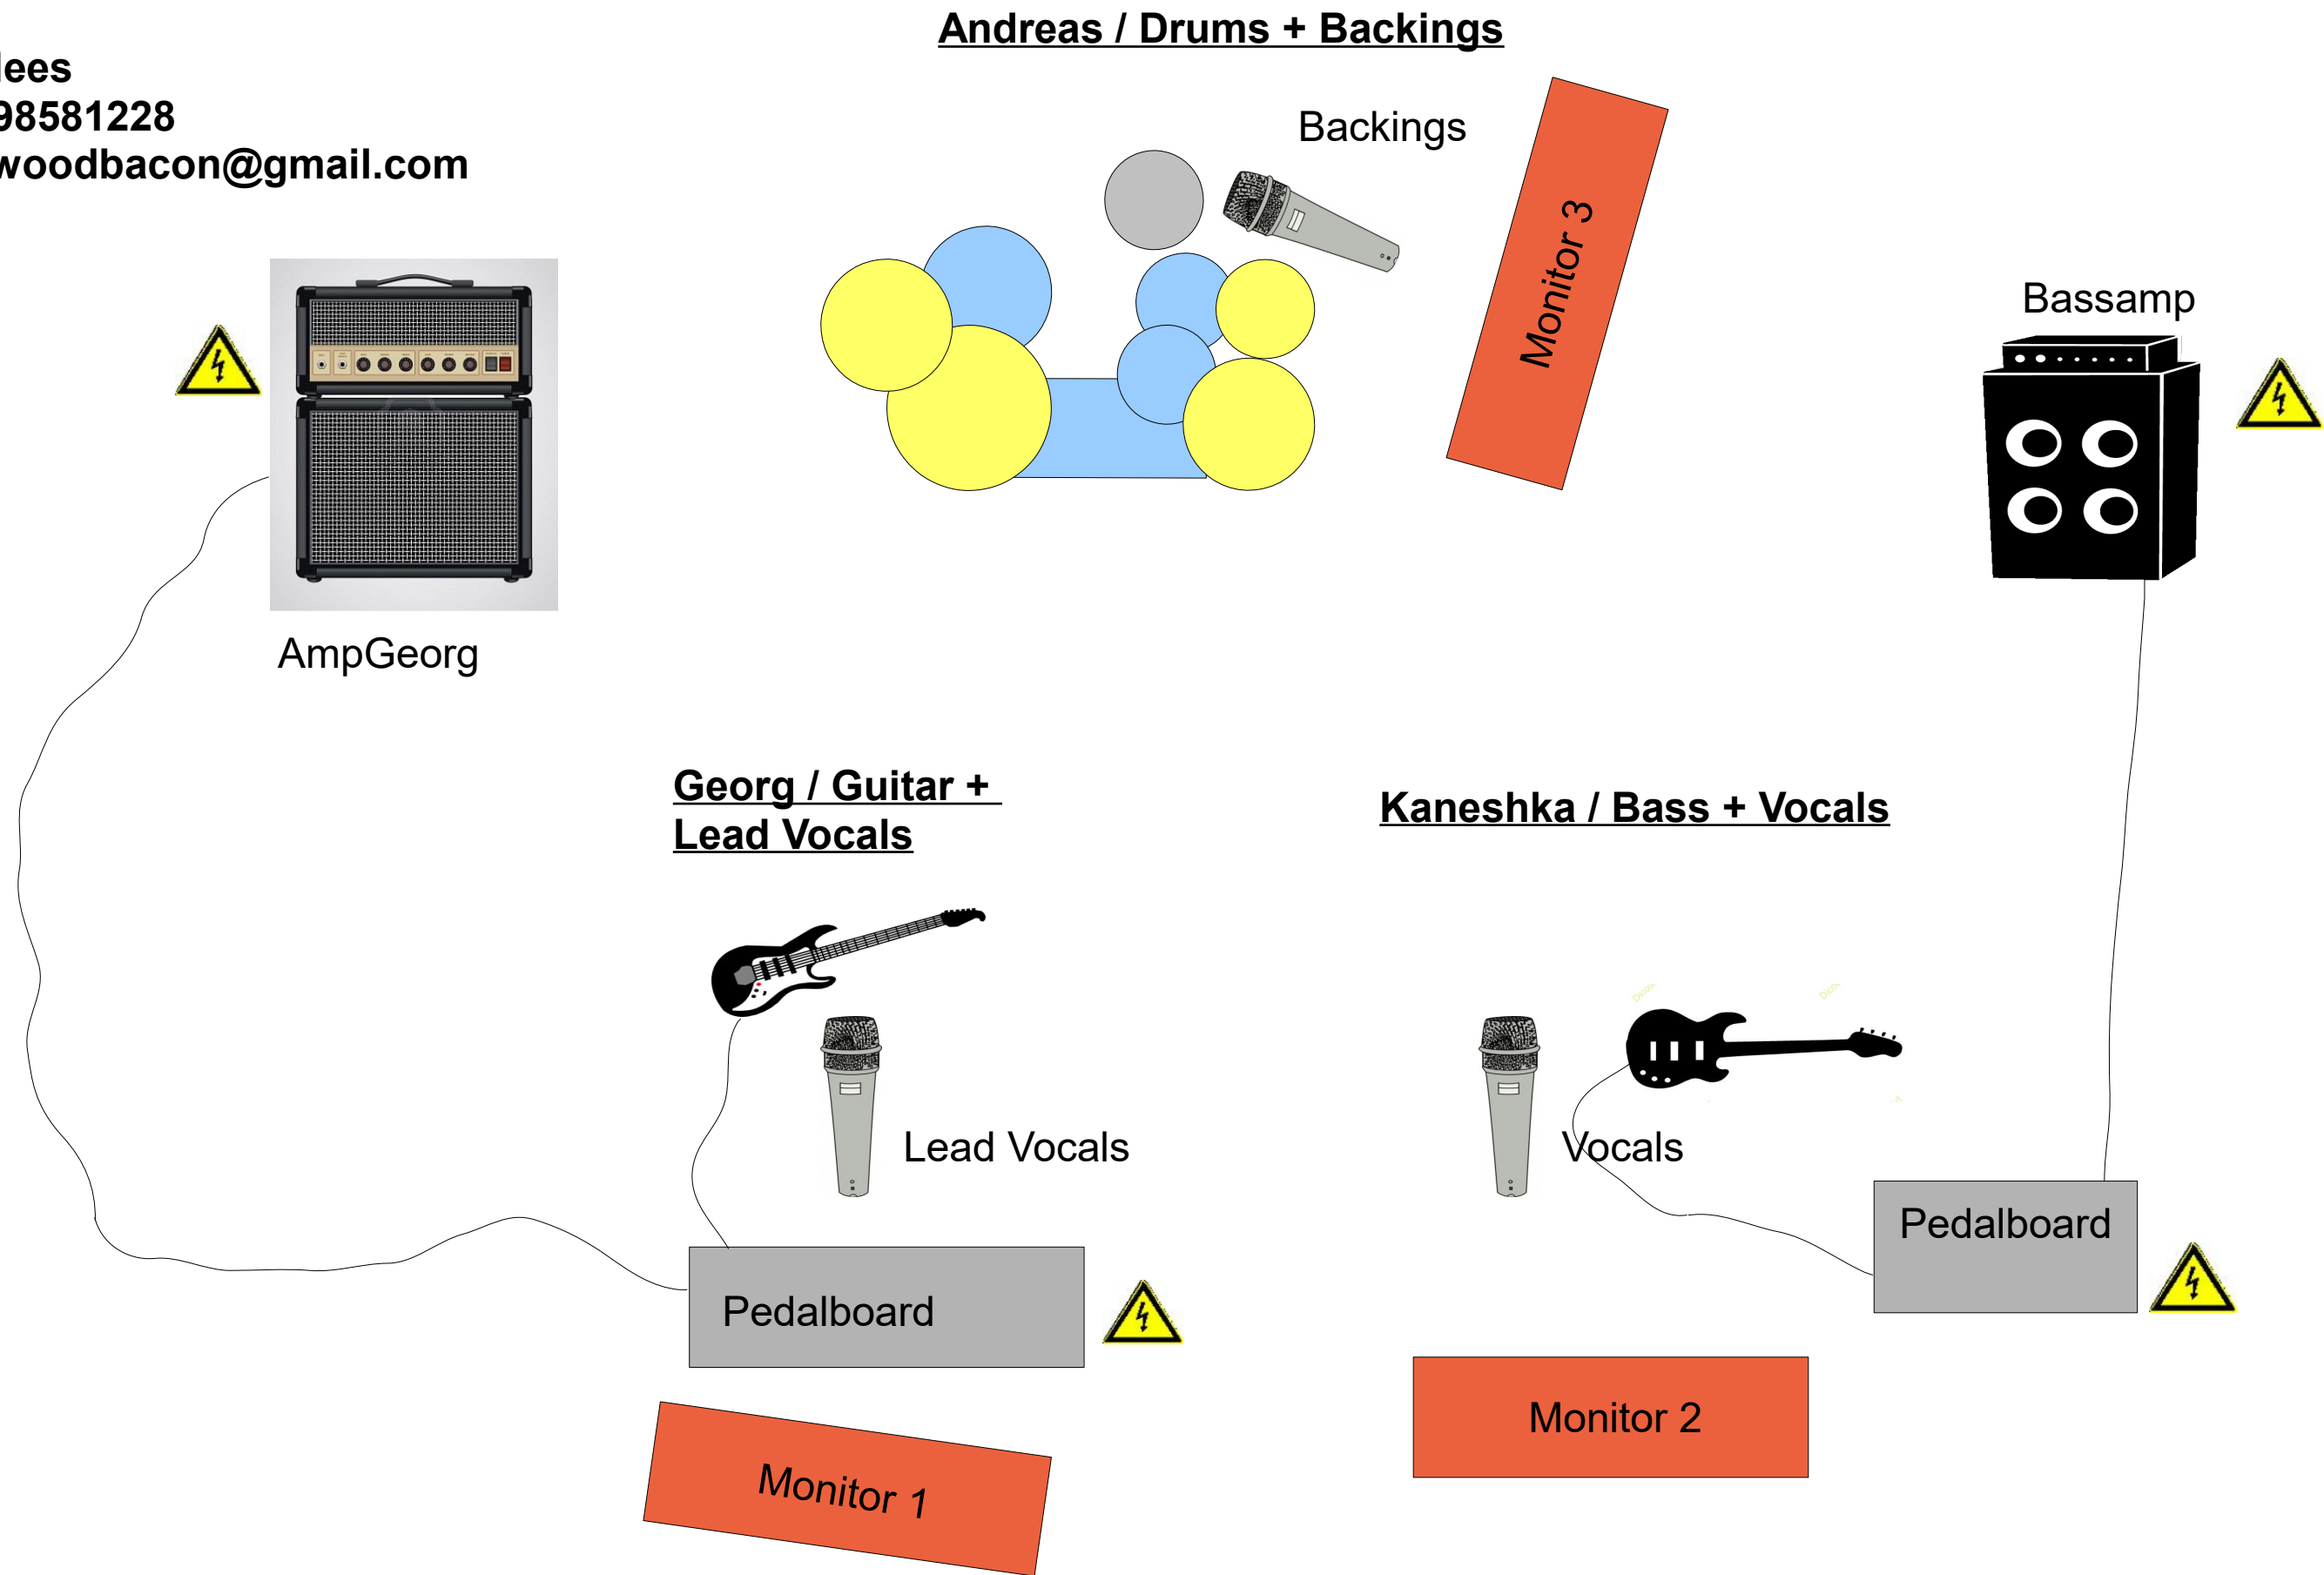

Stageplan „Die ganz normalen Bürger“

Kontakt

Andreas Klees

Fon: 0176 98581228

Mail: hollywoodbacon@gmail.com

Channel-List „Die ganz normalen Bürger“

Channel	Instrument	Mic	Stativ	Insert
1	Bassdrum	E602/Beta52	klein	Gate
2	Snare Top	SM57/E904	klein	
3	Snare Bottom	E904	-	
4	HiHat	KSM137	klein	
5	Tom 1	E904	-	Gate
6	Tom 2	E904	-	Gate
7	OH links	C414/KSM137	groß	
8	OH rechts	C414/KSM137	groß	
9	Bass Mic	MD421/SM57	klein	
10	Bass DI	DI Box	-	Compressor
11	Gitarre (Georg)	SM57/MD421		
12	Lead Vocals	Beta58/SM58		Compressor
13	Vocals (Kaneshka)	Beta58/SM58		Compressor
14	Backings (Andreas)	OM7/Beta58		Compressor
15	Talkback			
16	Tap Delay	D-Two, etc.		
17	Tap Delay	D-Two, etc.		
18	Reverb/Hall	PCM91, SPX90, etc.		
19	Reverb/Hall	PCM91, SPX90, etc.		
20	CD/iPad/iPod			
21	CD/iPad/iPod			

(selbstverständlich vom Venue abhängig und nur eine Orientierung!)

Monitoring

Output	Monitor	Musician
1	1 (Wedge)	Lead Vocals+Gitarre/ Georg
2	2 (Wedge)	Bass+Vocals/ Kaneshka
3	3 (Wedge)	Drums+Backings/ Andreas